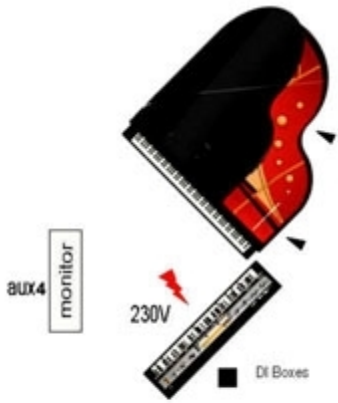

Roman Miroshnichenko Stage Plan

Instrument Mics - See Trik Sht For specification

■ Di Boxes

⚡ Power Drops

___/___/20__

*RMPProject

C 451, Neumann 184 ... 16
RMPProject
: 1 ( ) 2
2 (Shure 81, AKG)